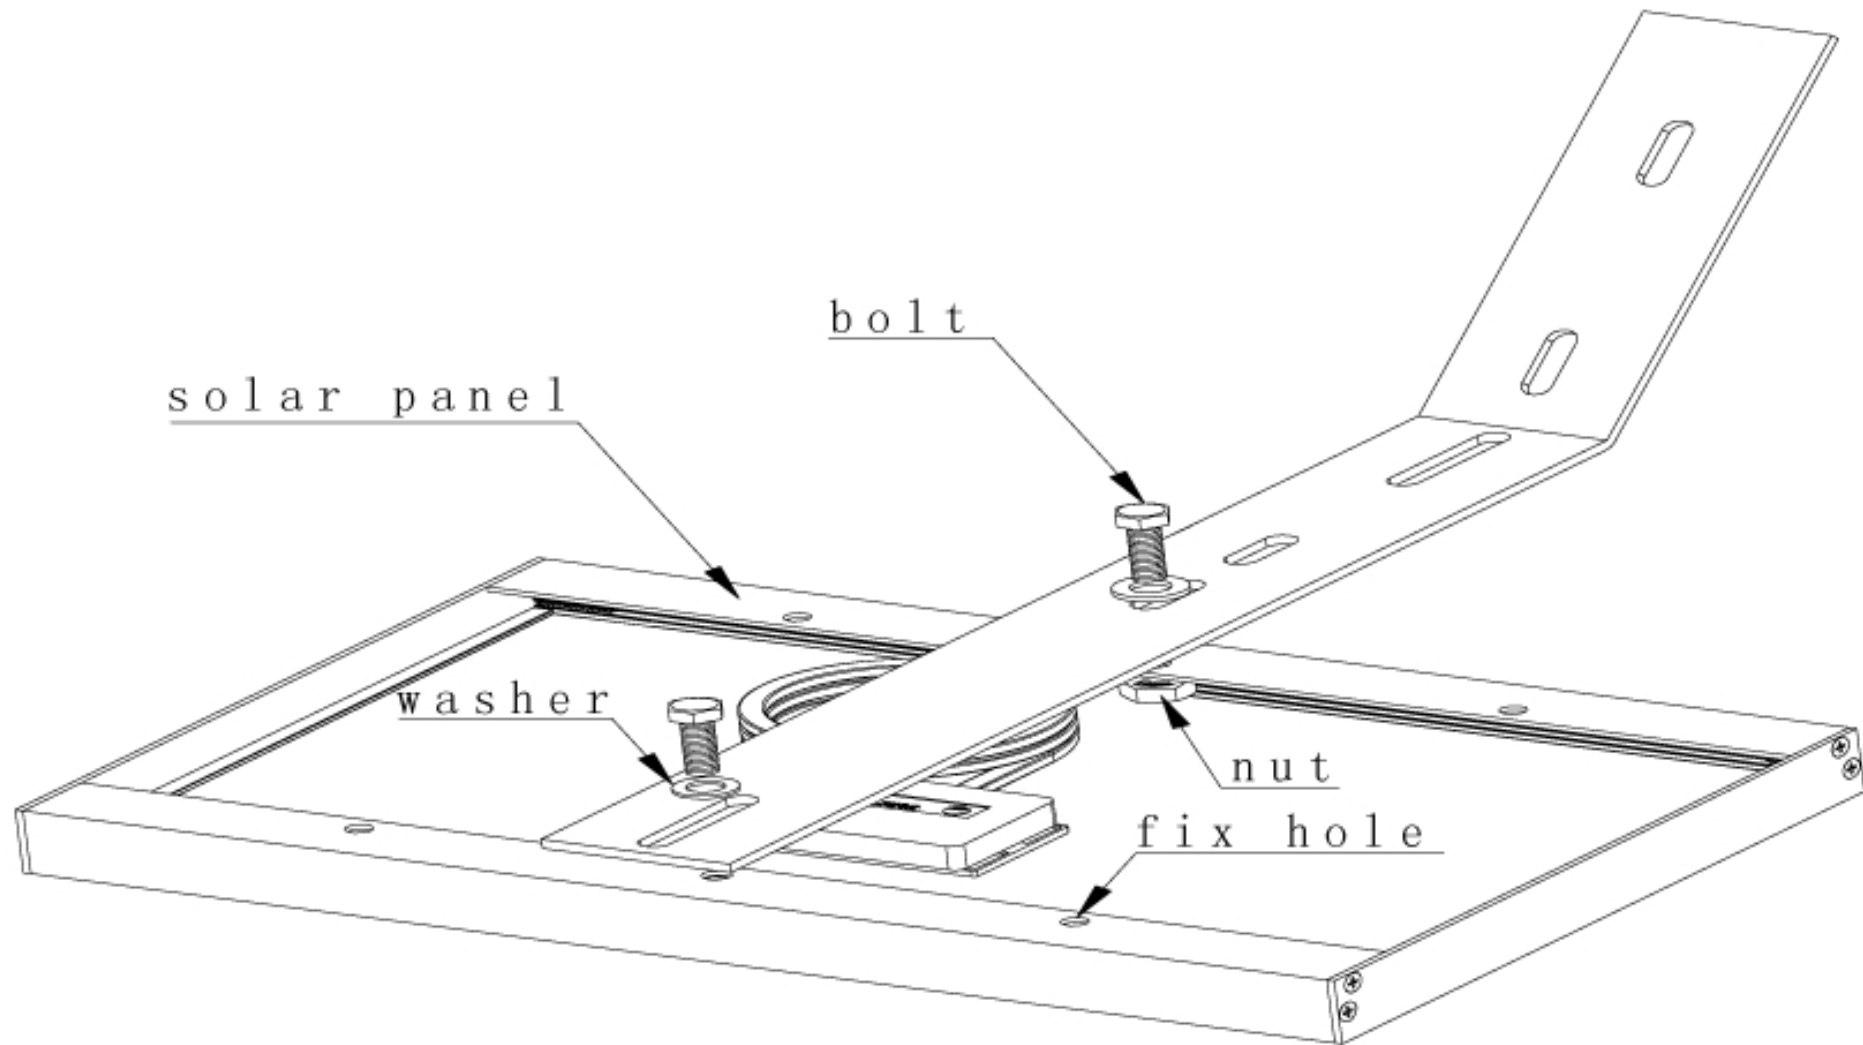

## SolarTech Power L-Style Mounting Bracket

# L-Style Mounting Bracket

Be used in the building and outdoor.

Maintenance Free & Easy Installation.

Suit Solartech Power 5W to 20w modules.

Anodized Aluminum